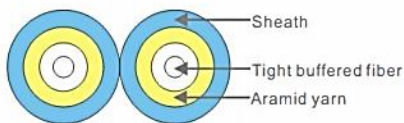

Material	1	Dust cap	PE
	2	Outer housing	PEI
	3	Boot	TPE
	4	Label ring	PE
	5	Heat shrink tube	PE
	6	Cable	Outer Sheath Type:LSZH ,PVC,OFNP
	FiberType:G65D,G657A,G657B option.		
	Cable Diameter:1.2mm,1.6mm,2.0mm,2.4mm,3.0mm option.		

Cable Structure

OM3 Cable