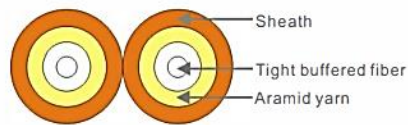

MM OM1/OM2 Cable